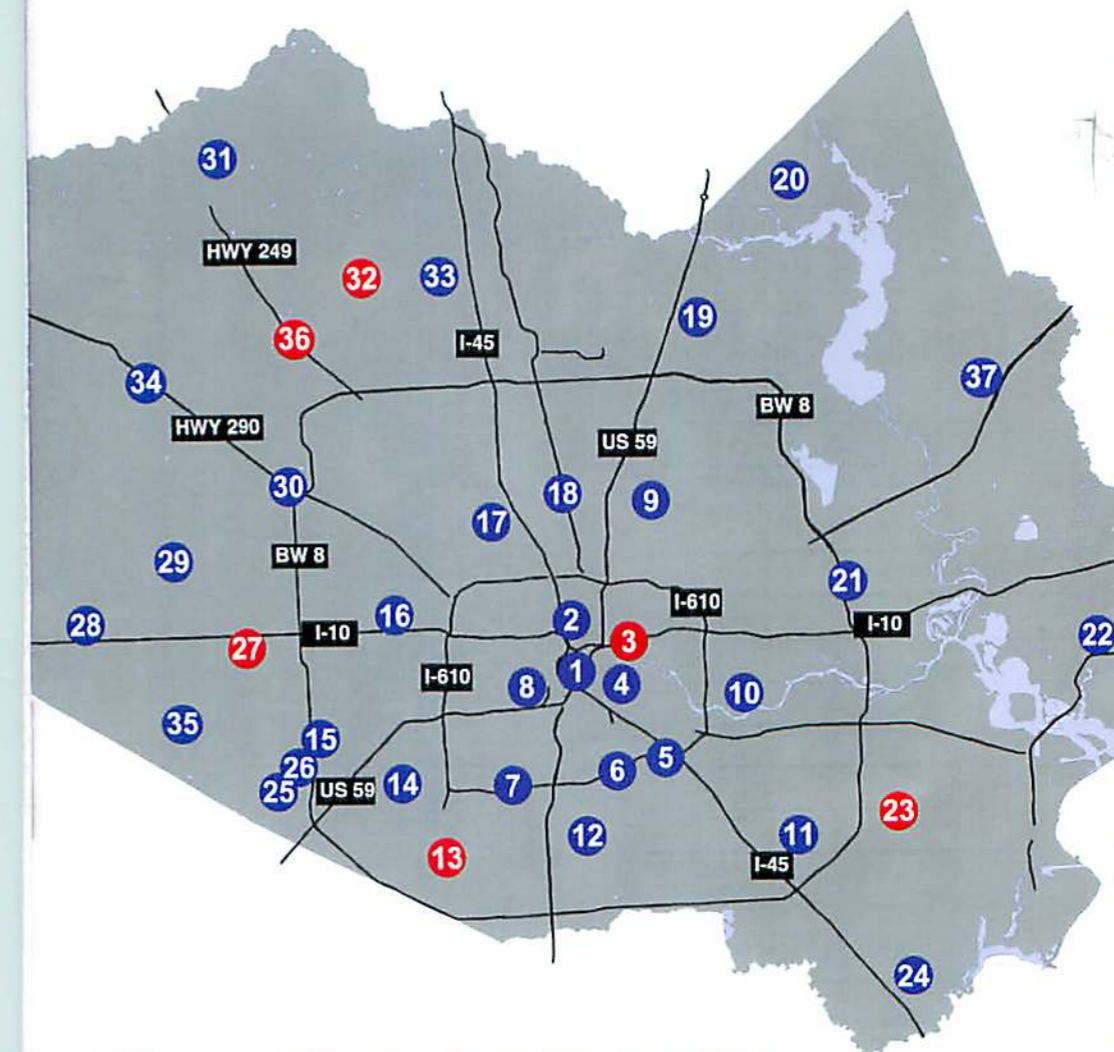

Outside Beltway 8

19. **Humble:**
Octavia Fields Branch Library
1503 South Houston Ave., Humble, 77338
20. **Kingwood:**
Humble ISD Instructional Support Ctr.
4810 Magnolia Cove, Kingwood, 77345
21. **Wallisville Road:**
North Channel Branch Library
15741 Wallisville Road, 77049
22. **Baytown:**
Baytown Community Center
2407 Market Street, Baytown, 77520
23. **Pasadena:**
Harris County Courthouse Annex #25
7330 Spencer Highway, Pasadena, 77505
24. **Clear Lake:**
Freeman Branch Library
16616 Diana Lane, 77062
25. **Alief:**
Henington-Alief Regional Library
7979 South Kirkwood, 77072
26. **West Houston:**
Lac Hong Square
6628 Wilcrest Dr., 77072
27. **Far W. Houston:**
Nottingham Park
14205 Kimberley Lane, 77079
28. **Far West/Katy:**
Franz Road Storefront
19818 Franz Road, Katy, 77449
29. **Bear Creek:**
Bear Creek Park Community Center
3055 Bear Creek Dr. at Patterson Rd., 77084
30. **Jersey Village:**
City of Jersey Village-City Hall
16327 Lakeview Drive, Jersey Village, 77040
31. **Tomball:**
Tomball Public Works Building
501 B James St., Tomball, 77375
32. **Cypress Creek:**
Champion Forest Baptist Church
Multi-Purpose Building
15555 Stuebner-Airline Dr., 77069
33. **Far North:**
Ponderosa Fire Station No. 1
17061 Rolling Creek Drive, 77090
34. **Cypress:**
Cypress Top Park
26026 Hempstead Highway, Cypress, 77429
35. **George Bush Park:**
Glen Cheek Education Building
16002 Westheimer Parkway, 77082
36. **Lone Star College:**
University Park, Visitors Center
20515 State Hwy 249, 77070
37. **Crosby:**
Crosby ISD Administration Building
706 Runneburg Road, Crosby, 77532

● - indicates a change in location

EARLY VOTING LOCATIONS

Early Voting Calendar

F E B R U A R Y / M A R C H						
SUN	MON	TUE	WED	THU	FRI	SAT
		16	17	18	19	20
		8am-4:30pm				7am-7pm
21	22	23	24	25	26	
1pm-6pm	7am-7pm					
		2				
		ELECTION DAY				